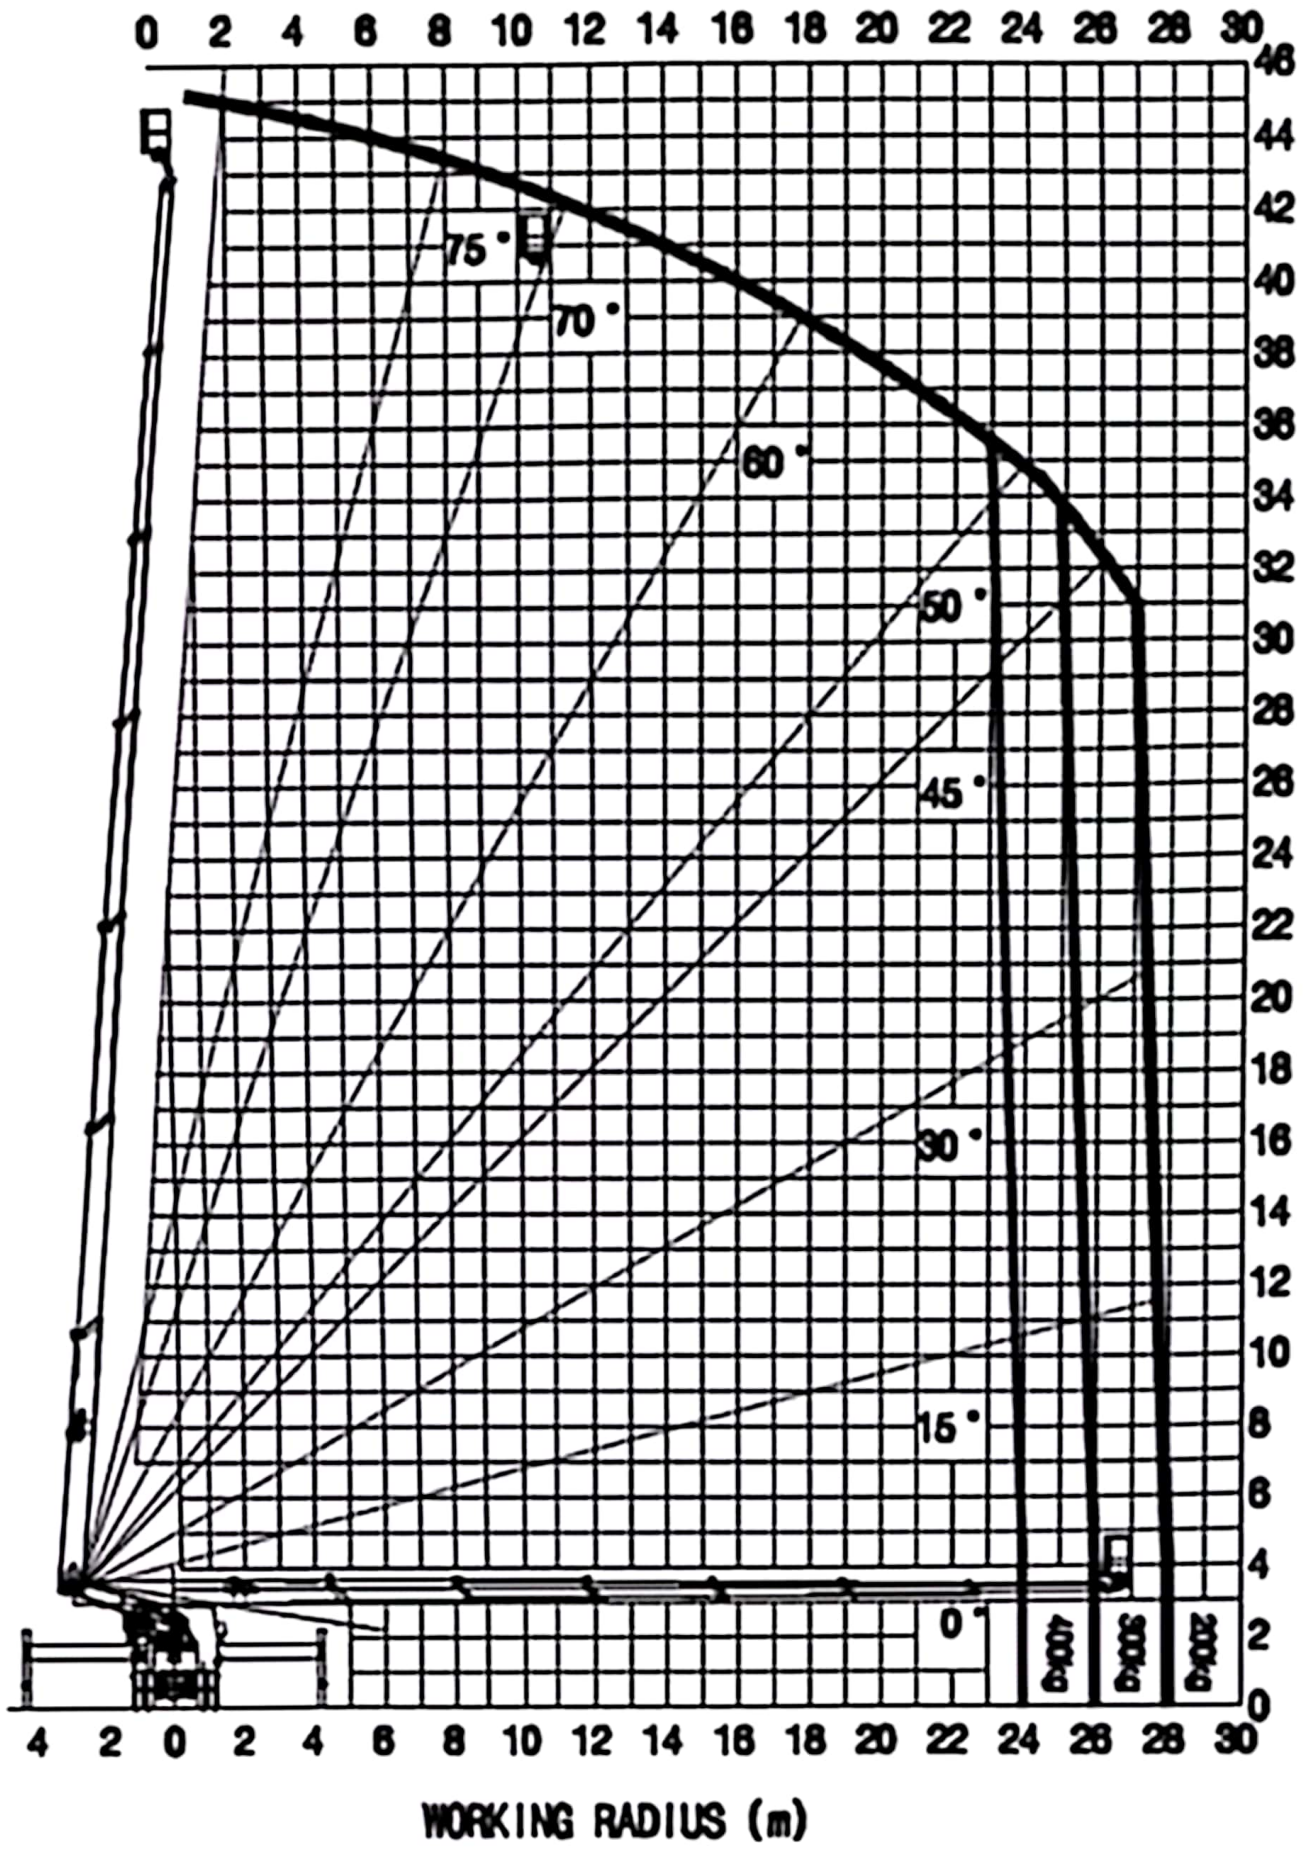

Model:sky450sf

Platform loading capacity: 200kg, 300kg, 400kg or 2 persons
 Outriggers fully extended