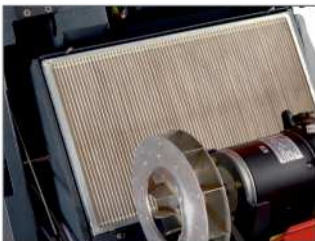

The side broom sweeps dust and debris from corners, directly into the path of the wide main broom

Ergonomic handle

Easy to use controls

Easy access to broom adjustment system

High efficiency panel filter

Hopper locking mechanism