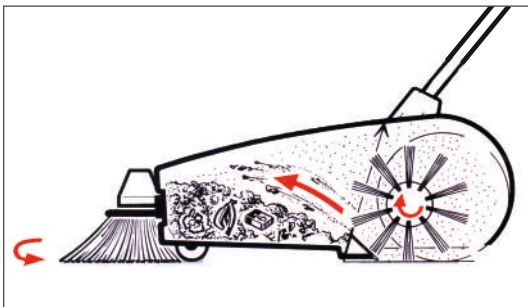

#### ANTI-WRAP TECHNOLOGY

The new innovative anti-wrap technology incorporated, prevents threads, wires and long thin materials to get wound on the brush shaft thus providing non-stop sweeping performance.

#### BRUSH ADJUSTMENT

The brush pressure adjustment knob and the brush pressure reading scale enables the optimum adaptation of the brushes to all floor conditions and types of dirt

#### SPLIT-HALF BRUSHES

The newly designed split-half brooms ensures easy replacement and cleaning of the brush and bristles.

The side broom sweeps dust and debris from corners, directly into the path of the wide main broom, which in turn flips the same into the large self collecting hopper.