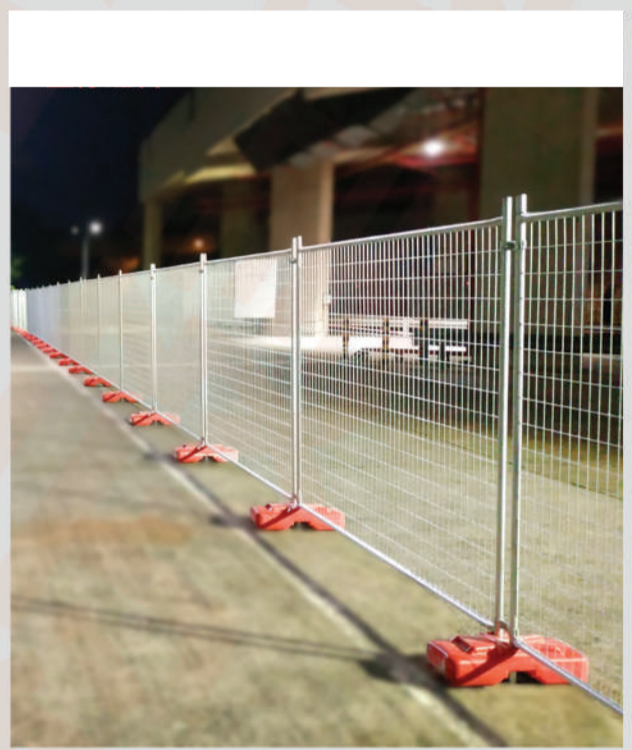

## TEMPORARY FENCING

**Temporary Fencing** (with Plastic Base) consists of solid mobile panels, particularly suitable for fencing off construction and outdoor events. With the **Temporary Fencing**, it is easy to create confinement zones, crowd control areas and ensure safe distancing.

# 1

Easy to **set up** and **shift**

# 3

Integrated with **high quality** clamp, bolt and nut to secure the fence to last the **stability**

**Dimension:** 2.3m (L) x 2m (H)  
**Finishing:** Hot Dip Galvanized