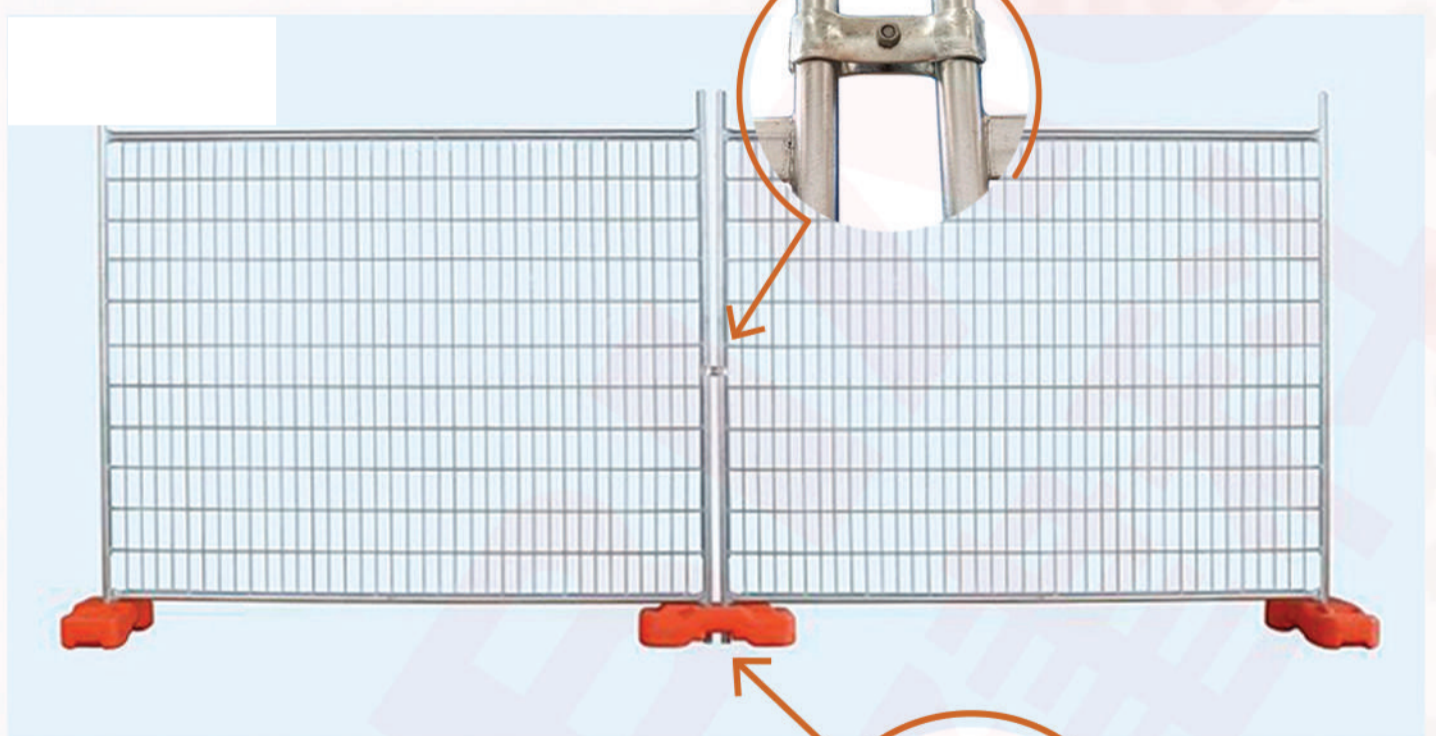

## TEMPORARY FENCING

**Temporary Fencing** (with Plastic Base) consists of solid mobile panels, particularly suitable for fencing off construction and outdoor events. With the **Temporary Fencing**, it is easy to create confinement zones, crowd control areas and ensure safe distancing.

# 3

Integrated with **high quality** clamp, bolt and nut to secure the fence to last the **stability**

**Dimension:** 2.3m (L) x 2m (H)  
**Finishing:** Hot Dip Galvanized

## TEMPORARY FENCING

The **Temporary Fencing** comes with an individual fencing clip including secure plate, bolt and nut for better **stability** and **durability**.

**High quality Fencing clip with secure plate, bold and nut**